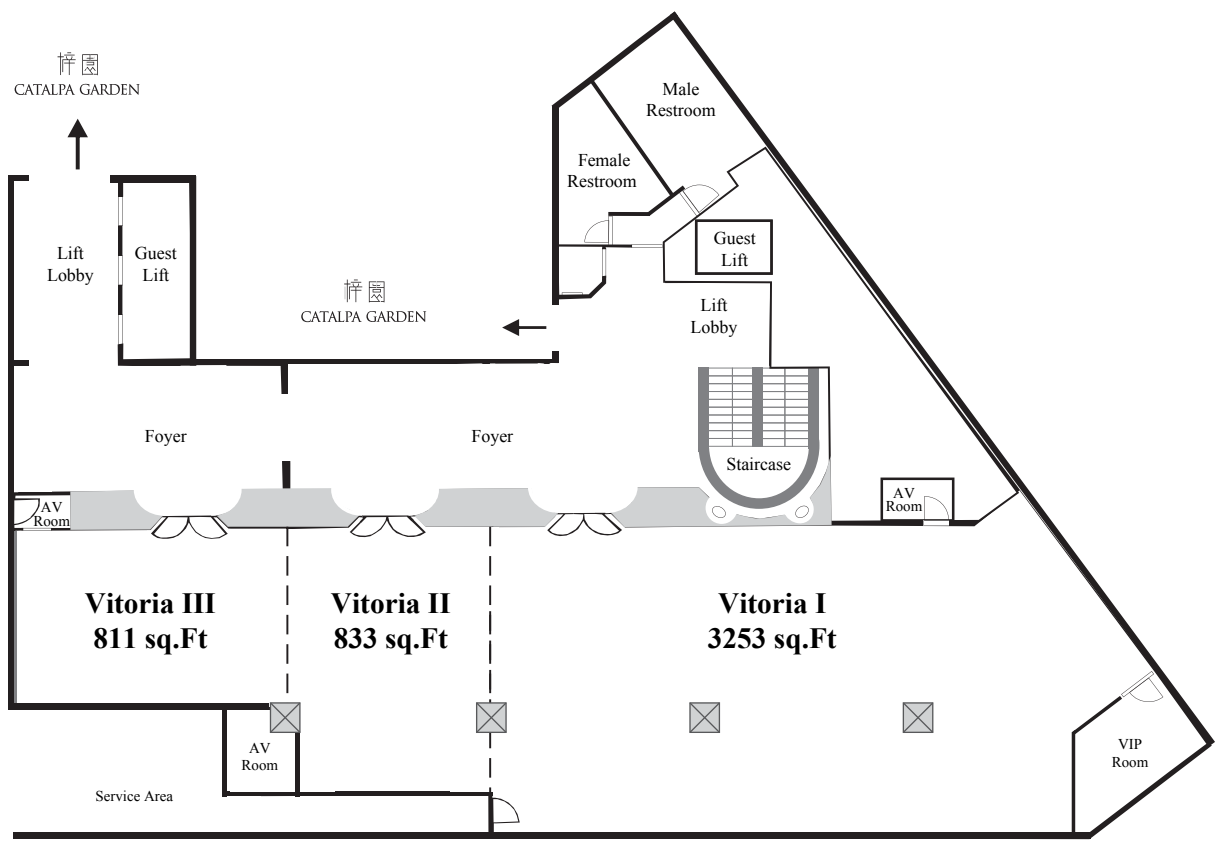

Vitoria Room

Meeting Room Capacity

Function Room	Dimensions (W x L x H)	Room Size (sq m / sq ft)	Banquet	Reception	Theatre	Classroom	U-Shape	Hollow Square	Boardroom
Vitoria I-III	38.9m x 11.4m 127.6' x 37.4'	455 4,897	288	320	380	120	88	96	90
Vitoria I	22m x 11.4m x 2.6m 72.2' x 37.4' x 8.5'	302 3,253	144	220	200	60	44	48	46
Vitoria II	6.7m x 7.8m x 2.6m 22' x 25.6' x 8.5'	78 833	36	60	50	24	24	28	18
Vitoria III	10.2m x 6.6m x 2.3m 33.5' x 21.6' x 7.5'	75 811	36	60	50	24	24	28	18